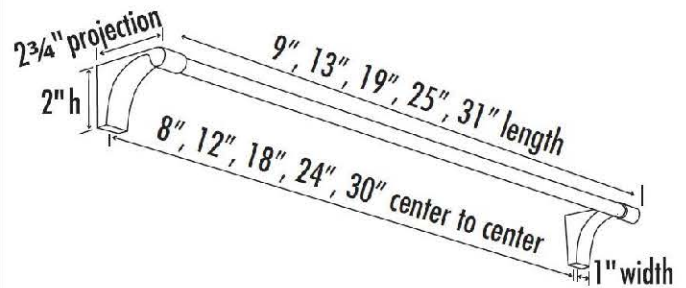

**SPECIFICATIONS**

**LUNA**  
TOWEL BAR

**FEATURES**

Transitional styling  
Multiple finishes  
Concealed installation

**WARRANTY**

Limited lifetime

**FINISHES**

Polished Brass (PB)  
Polished Brass/Non-lacquered (PB/NL)  
Polished Chrome (PC)  
Bronze (BRZ)  
Polished Nickel (PN)  
Satin Nickel (SN)

**MATERIAL**

Brass

**Item#**

**A6820-8**  
**A6820-12**  
**A6820-18**  
**A6820-24**  
**A6820-30**

NOTE: Dimensions and specifications are subject to change without notice.