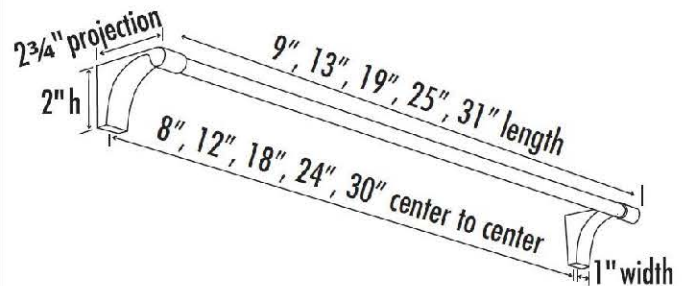

**SPECIFICATIONS**

**LUNA**  
TOWEL BAR

**FEATURES**

- Transitional styling
- Multiple finishes
- Concealed installation

**WARRANTY**

Limited lifetime

**FINISHES**

- Polished Brass (PB)
- Polished Brass/Non-lacquered (PB/NL)
- Polished Chrome (PC)
- Bronze (BRZ)
- Polished Nickel (PN)
- Satin Nickel (SN)

**MATERIAL**

Brass

**Item#**

- A6820-8**
- A6820-12**
- A6820-18**
- A6820-24**
- A6820-30**

NOTE: Dimensions and specifications are subject to change without notice.