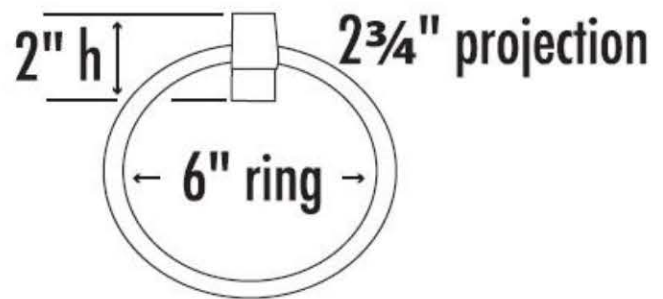

**SPECIFICATIONS**

**LUNA**  
6" TOWEL RING

**FEATURES**

Transitional styling  
Multiple finishes  
Concealed installation

**WARRANTY**

Limited lifetime

**FINISHES**

Polished Brass (PB)  
Polished Brass/Non-lacquered (PB/NL)  
Polished Chrome (PC)  
Bronze (BRZ)  
Polished Nickel (PN)  
Satin Nickel (SN)

**MATERIAL**

Brass

Item#

**A684o**

NOTE: Dimensions and specifications are subject to change without notice.