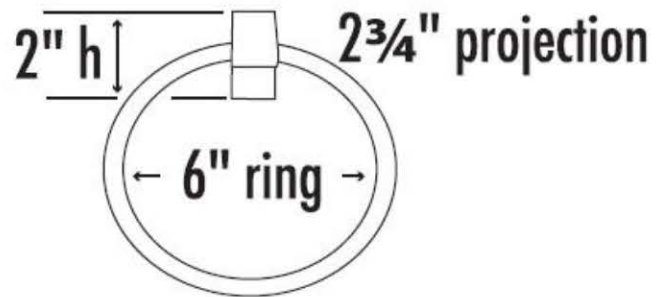

SPECIFICATIONS

LUNA
6" TOWEL RING

FEATURES

Transitional styling
Multiple finishes
Concealed installation

WARRANTY

Limited lifetime

FINISHES

Polished Brass (PB)
Polished Brass/Non-lacquered (PB/NL)
Polished Chrome (PC)
Bronze (BRZ)
Polished Nickel (PN)
Satin Nickel (SN)

MATERIAL

Brass

Item#

A6840

NOTE: Dimensions and specifications are subject to change without notice.