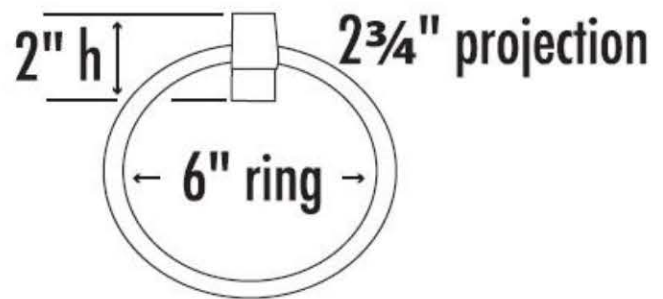

SPECIFICATIONS

LUNA
6" TOWEL RING

FEATURES

Transitional styling
Multiple finishes
Concealed installation

WARRANTY

Limited lifetime

FINISHES

Polished Brass (PB)
Polished Brass/Non-lacquered (PB/NL)
Polished Chrome (PC)
Bronze (BRZ)
Polished Nickel (PN)
Satin Nickel (SN)

MATERIAL

Brass

Item#

A6840

NOTE: Dimensions and specifications are subject to change without notice.