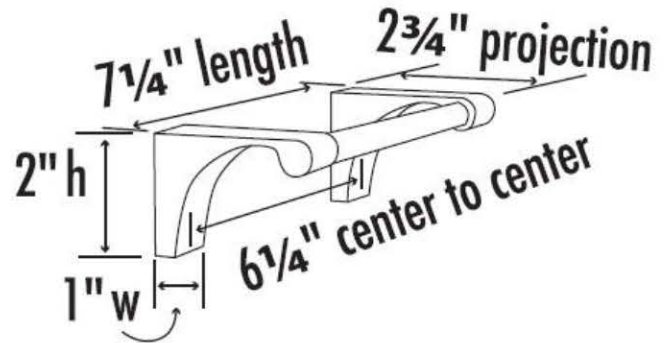

SPECIFICATIONS

LUNA
TISSUE HOLDER

FEATURES

Transitional styling
Multiple finishes
Concealed installation

WARRANTY

Limited lifetime

FINISHES

Polished Brass (PB)
Polished Brass/Non-lacquered (PB/NL)
Polished Chrome (PC)
Bronze (BRZ)
Polished Nickel (PN)
Satin Nickel (SN)