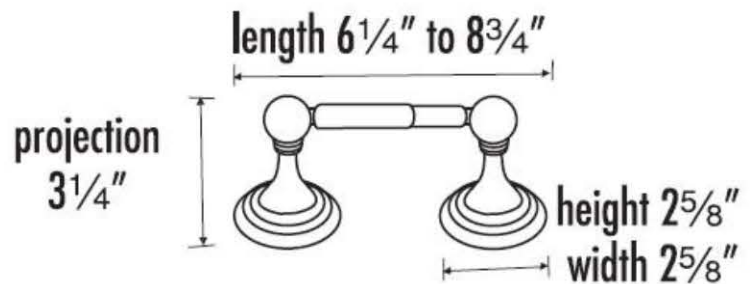

SPECIFICATIONS

EMBASSY
TISSUE HOLDER

FEATURES

- Traditional styling
- Multiple finishes
- Concealed installation

WARRANTY

Limited lifetime

FINISHES

- Polished Brass (PB)
- Polished Brass/Non-lacquered (PB/NL)
- Polished Chrome (PC)
- Antique English (AE)
- Antique English Matte (AEM)
- Barcelona (BARC)
- Bronze (BRZ)
- Chocolate Bronze (CHBRZ)
- Polished Nickel (PN)
- Satin Nickel (SN)
- Polished Chrome/Gold (PC/GLD)
- Satin Nickel/Gold (SN/GLD)

MATERIAL

Brass

Item#

A9060

NOTE: Dimensions and specifications are subject to change without notice.