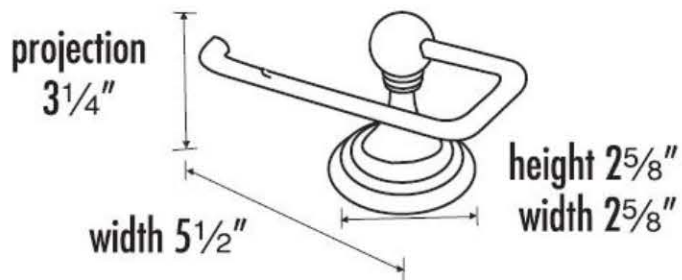

**SPECIFICATIONS**

**EMBASSY**  
SINGLE POST TISSUE HOLDER

**FEATURES**

- Traditional styling
- Multiple finishes
- Concealed installation

**WARRANTY**

Limited lifetime

**FINISHES**

- Polished Brass (PB)
- Polished Brass/Non-lacquered (PB/NL)
- Polished Chrome (PC)
- Antique English (AE)
- Antique English Matte (AEM)
- Barcelona (BARC)
- Bronze (BRZ)
- Chocolate Bronze (CHBRZ)
- Polished Nickel (PN)
- Satin Nickel (SN)
- Polished Chrome/Gold (PC/GLD)
- Satin Nickel/Gold (SN/GLD)

**MATERIAL**

Brass

Item#

**Ago66**

NOTE: Dimensions and specifications are subject to change without notice.