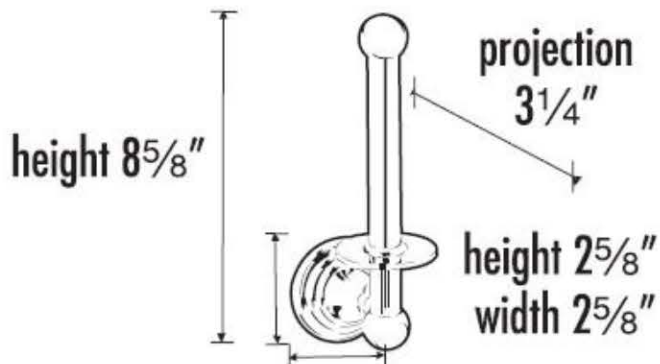

MATERIAL

Brass

Item#

A9067

NOTE: Dimensions and specifications are subject to change without notice.