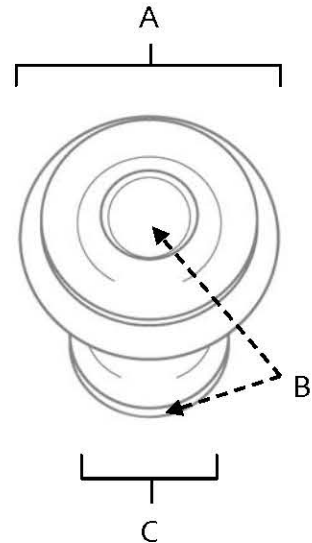

SPECIFICATIONS

**TRADITIONAL
KNOBS**

FEATURES

Traditional styling
Multiple finishes
Concealed installation

WARRANTY

Limited lifetime

FINISHES

Polished Brass (PB)
Polished Chrome (PC)
Antique English (AE)
Antique English Matte (AEM)
Antique Pewter (AP)
Barcelona (BARC)
Bronze (BRZ)
Chocolate Bronze (CHBRZ)
Matte Black (MB)
Polished Antique (PA)
Polished Nickel (PN)
Satin Nickel (SN)

MATERIAL

Brass

Item#	A	B	C
A1047	1"	7/8"	11/16"
A1049	1 1/4"	1"	13/16"
A1050	1 1/2"	1 1/8"	1"

KEY:

A - Length and Width
B - Projection
C - Mount Length and Width

NOTE: Dimensions and specifications are subject to change without notice.