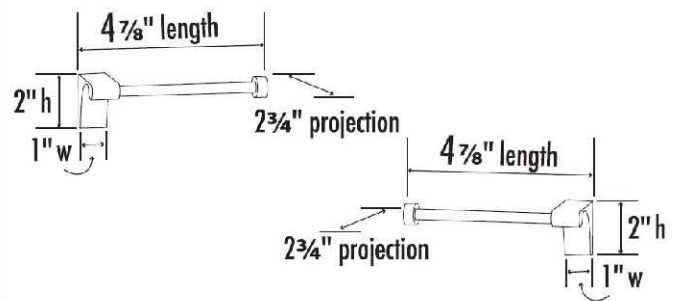

SPECIFICATIONS

LUNA

SINGLE POST TISSUE HOLDER

FEATURES

- Transitional styling
- Multiple finishes
- Concealed installation

WARRANTY

Limited lifetime

FINISHES

- Polished Brass (PB)
- Polished Brass/Non-lacquered (PB/NL)
- Polished Chrome (PC)
- Bronze (BRZ)
- Polished Nickel (PN)
- Satin Nickel (SN)

MATERIAL

Brass

Item#

- A6866L**
- A6866R**

NOTE: Dimensions and specifications are subject to change without notice.