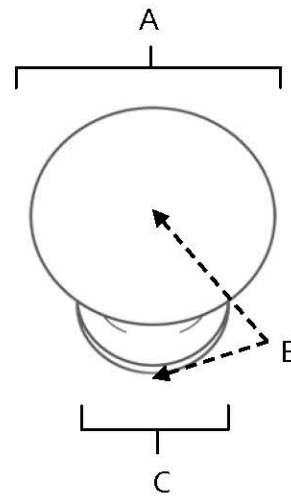

MATERIAL

Brass

Item#	A	B	C
A1066	3/4"	3/4"	7/16"
A1067	1"	1"	9/16"

KEY:

- A - Length and Width
- B - Projection
- C - Mount Length and Width

NOTE: Dimensions and specifications are subject to change without notice.