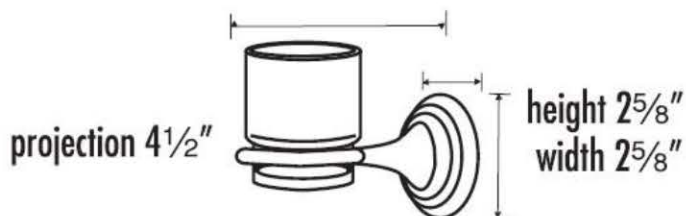

**SPECIFICATIONS**

**EMBASSY**

TUMBLER HOLDER WITH TUMBLER

**FEATURES**

- Traditional styling
- Multiple finishes
- Concealed installation

**WARRANTY**

Limited lifetime

**FINISHES**