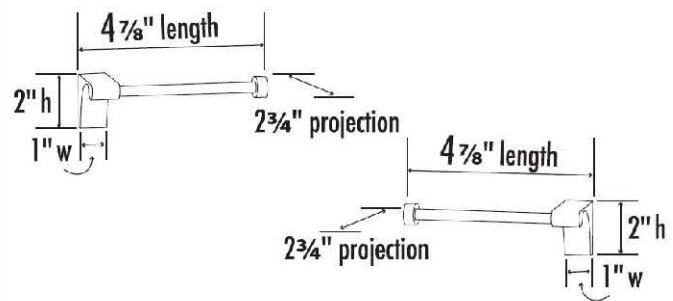

**SPECIFICATIONS**

**LUNA**

**SINGLE POST TISSUE HOLDER**

**FEATURES**

- Transitional styling
- Multiple finishes
- Concealed installation

**WARRANTY**

Limited lifetime

**FINISHES**

- Polished Brass (PB)
- Polished Brass/Non-lacquered (PB/NL)
- Polished Chrome (PC)
- Bronze (BRZ)
- Polished Nickel (PN)
- Satin Nickel (SN)

**MATERIAL**

Brass

**Item#**

- A6866L**
- A6866R**

NOTE: Dimensions and specifications are subject to change without notice.