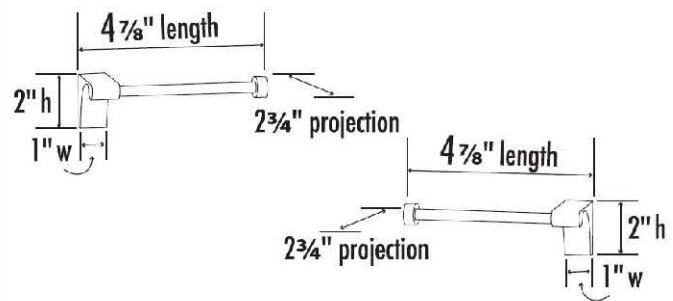

SPECIFICATIONS

LUNA

SINGLE POST TISSUE HOLDER

FEATURES

- Transitional styling
- Multiple finishes
- Concealed installation

WARRANTY

Limited lifetime

FINISHES

- Polished Brass (PB)
- Polished Brass/Non-lacquered (PB/NL)
- Polished Chrome (PC)
- Bronze (BRZ)
- Polished Nickel (PN)
- Satin Nickel (SN)

MATERIAL

Brass

Item#

- A6866L**
- A6866R**

NOTE: Dimensions and specifications are subject to change without notice.