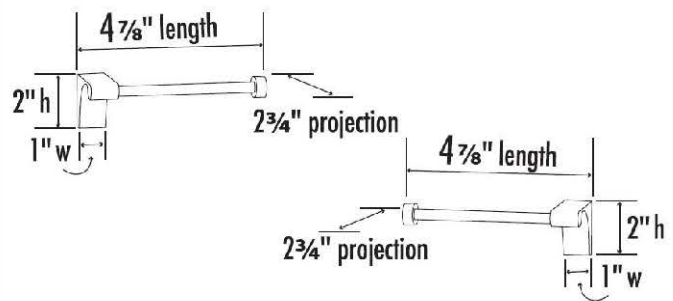

SPECIFICATIONS

LUNA

SINGLE POST TISSUE HOLDER

FEATURES

Transitional styling
Multiple finishes
Concealed installation

WARRANTY

Limited lifetime

FINISHES

Polished Brass (PB)
Polished Brass/Non-lacquered (PB/NL)
Polished Chrome (PC)
Bronze (BRZ)
Polished Nickel (PN)
Satin Nickel (SN)

MATERIAL

Brass

Item#

A6866L
A6866R

NOTE: Dimensions and specifications are subject to change without notice.