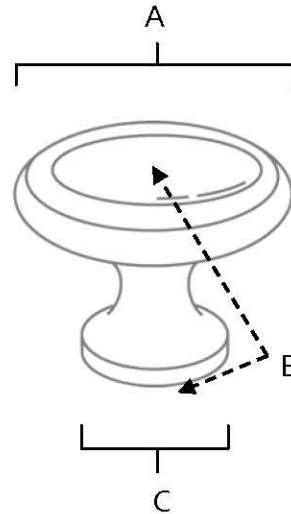

SPECIFICATIONS

**TRADITIONAL
KNOBS**

FEATURES

Traditional styling
Multiple finishes
Concealed installation

WARRANTY

Limited lifetime

FINISHES

Polished Brass (PB)
Polished Chrome (PC)
Antique English (AE)
Antique English Matte (AEM)
Antique Pewter (AP)
Barcelona (BARC)
Bronze (BRZ)
Chocolate Bronze (CHBRZ)
Matte Black (MB)
Polished Antique (PA)
Polished Nickel (PN)
Satin Nickel (SN)

MATERIAL

Brass

Item#	A	B	C
A1160	1 1/2"	1"	11/16"
A1161	1 3/4"	1 1/8"	13/16"

KEY:

A - Length and Width
B - Projection
C - Mount Length and Width

NOTE: Dimensions and specifications are subject to change without notice.