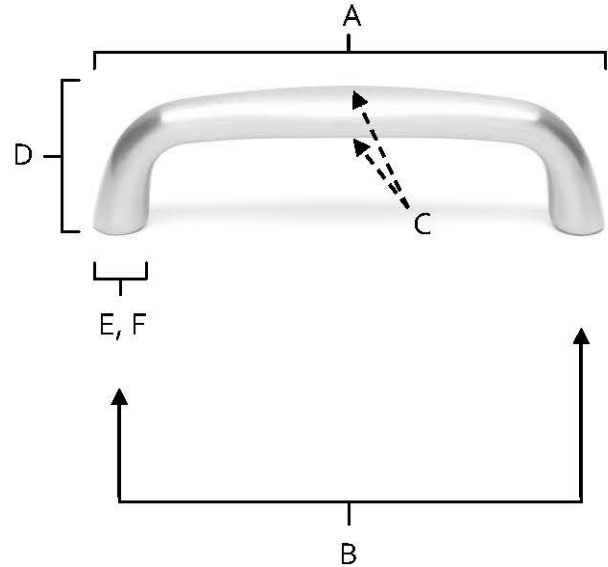

**SPECIFICATIONS**

**PULLS**

**FEATURES**

- Modern styling
- Multiple finishes
- Concealed installation

**WARRANTY**

Limited lifetime

**FINISHES**

- Polished Brass (PB)
- Polished Chrome (PC)
- Antique English (AE)
- Antique English Matte (AEM)
- Antique Pewter (AP)
- Barcelona (BARC)
- Bronze (BRZ)
- Chocolate Bronze (CHBRZ)
- Matte Black (MB)
- Polished Antique (PA)
- Polished Nickel (PN)
- Satin Nickel (SN)

**MATERIAL**

Brass

Item#	A	B	C	D	E (L)	F (W)
A1236	3 1/2"	3"	1/2"	1"	5/16"	3/8"

**KEY:**

- A - Overall Length
- B - Center to Center
- C - Handle Width
- D - Projection
- E - Mount Length
- F - Mount Width