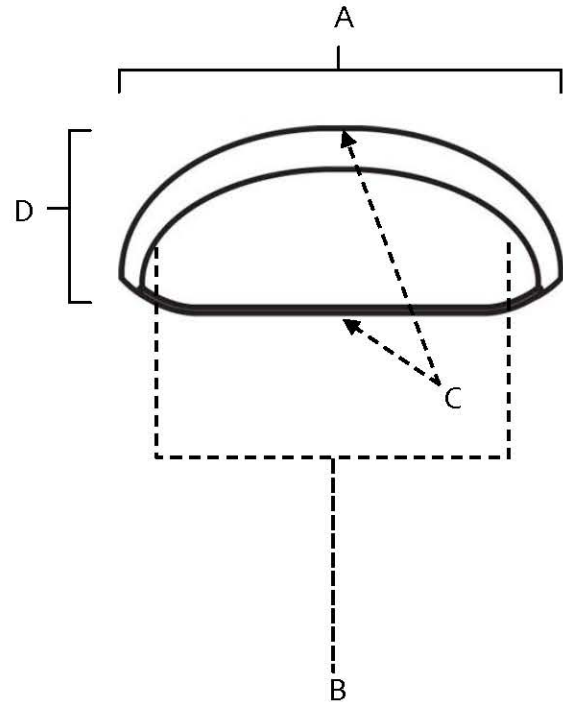

SPECIFICATIONS

CUP PULLS

FEATURES

- Modern styling
- Multiple finishes
- Concealed installation

WARRANTY

Limited lifetime

FINISHES

- Polished Brass (PB)
- Polished Chrome (PC)
- Antique English (AE)
- Antique English Matte (AEM)
- Antique Pewter (AP)
- Barcelona (BARC)
- Bronze (BRZ)
- Chocolate Bronze (CHBRZ)
- Matte Black (MB)
- Polished Antique (PA)
- Polished Nickel (PN)
- Satin Nickel (SN)

MATERIAL

Brass

Item#	A	B	C	D
A1262	3 3/4"	3"	1 1/4"	1"
A1263	4 5/8"	3"	1 3/4"	1 1/8"
A1350	3 1/2"	3"	1 3/4"	1"
A1355	4 3/4"	3 1/2"	1 7/8"	1 1/4"

KEY:

- A - Overall Length
- B - Center to Center
- C - Width
- D - Projection