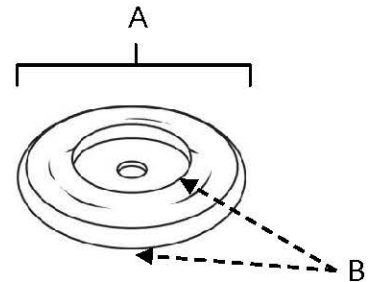

SPECIFICATIONS

**TRADITIONAL
ROSETTES**

FEATURES

- Traditional styling
- Multiple finishes
- Concealed installation

WARRANTY

Limited lifetime

FINISHES

- Polished Brass (PB)
- Polished Chrome (PC)
- Antique English (AE)
- Antique English Matte (AEM)
- Antique Pewter (AP)
- Barcelona (BARC)
- Bronze (BRZ)
- Chocolate Bronze (CHBRZ)
- Matte Black (MB)
- Polished Antique (PA)
- Polished Nickel (PN)
- Satin Nickel (SN)

MATERIAL

Brass

Item#	A	B
A615-34 (for A817-34)	3/4"	1/8"
A615-1 (for A817-1 & A1150)	1"	1/8"
A615-14 (for A817-14 & A1151)	1 1/4"	1/8"
A615-38 (for A817-38 & A1160)	1 1/2"	1/8"
A615-45 (for A817-45 & A1161)	1 3/4"	1/8"

KEY:

- A - Length and Width
- B - Projection

NOTE: Dimensions and specifications are subject to change without notice.