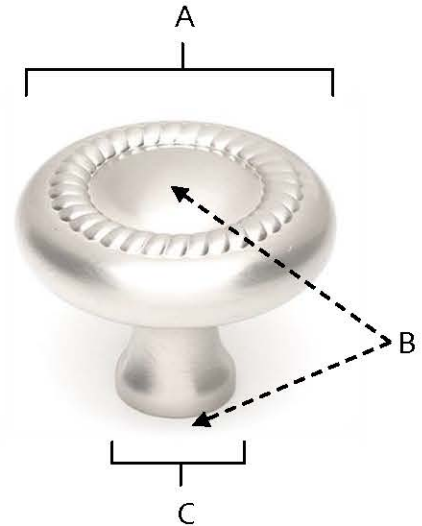

**SPECIFICATIONS**

**ROPE  
KNOBS**

**FEATURES**

Traditional styling  
Multiple finishes  
Concealed installation

**WARRANTY**

Limited lifetime

**FINISHES**

Polished Brass (PB)  
Polished Chrome (PC)  
Antique English (AE)  
Antique English Matte (AEM)  
Polished Antique (PA)  
Satin Nickel (SN)

**MATERIAL**

Brass

Item#	A	B	C
A812-1	1"	7/8"	3/8"
A812-14	1 1/4"	1"	15/32"
A812-38	1 1/2"	1 1/8"	9/16"

**KEY:**

A - Length and Width  
B - Projection  
C - Mount Length and Width

NOTE: Dimensions and specifications are subject to change without notice.