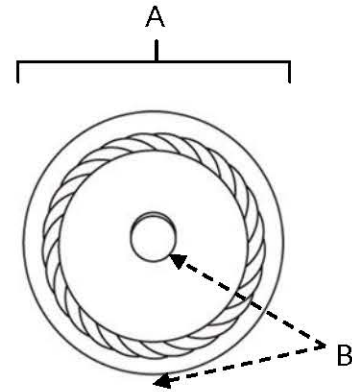

**SPECIFICATIONS**

**ROPE  
ROSETTES**

**FEATURES**

Traditional styling  
Multiple finishes  
Concealed installation

**WARRANTY**

Limited lifetime

**FINISHES**

Polished Brass (PB)  
Polished Chrome (PC)  
Antique English (AE)  
Antique English Matte (AEM)  
Polished Antique (PA)  
Satin Nickel (SN)

**MATERIAL**

Brass

Item#	A	B
<b>A813-1p</b> (for A812-1)	1"	1/8"
<b>A813-14p</b> (for A812-14)	1 1/4"	3/16"
<b>A813-38p</b> (for A812-38)	1 1/2"	3/16"

**KEY:**

A - Length and Width  
B - Projection

NOTE: Dimensions and specifications are subject to change without notice.