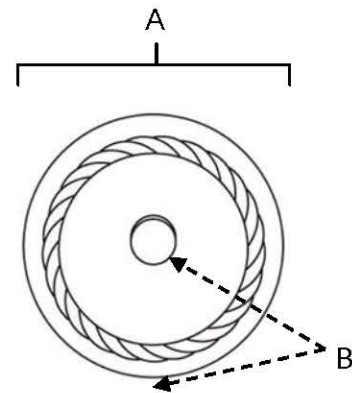

SPECIFICATIONS

**ROPE
ROSETTES**

FEATURES

Traditional styling
Multiple finishes
Concealed installation

WARRANTY

Limited lifetime

FINISHES

Polished Brass (PB)
Polished Chrome (PC)
Antique English (AE)
Antique English Matte (AEM)
Polished Antique (PA)
Satin Nickel (SN)

MATERIAL

Brass

Item#	A	B
A813-1p (for A812-1)	1"	1/8"
A813-14p (for A812-14)	1 1/4"	3/16"
A813-38p (for A812-38)	1 1/2"	3/16"

KEY:

A - Length and Width
B - Projection

NOTE: Dimensions and specifications are subject to change without notice.