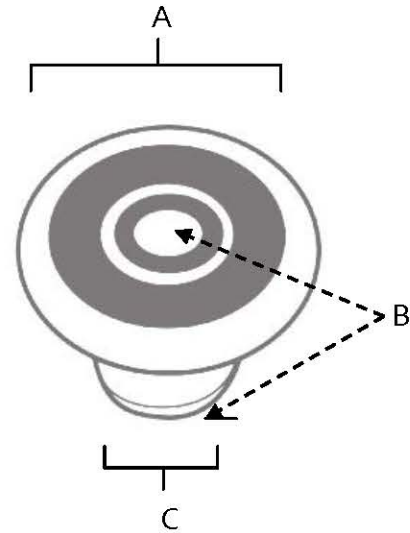

SPECIFICATIONS

**ROPE
KNOBS**

FEATURES

- Traditional styling
- Multiple finishes
- Concealed installation

WARRANTY

Limited lifetime

FINISHES

- Polished Brass (PB)
- Polished Chrome (PC)
- Antique English (AE)
- Antique English Matte (AEM)
- Antique Pewter (AP)
- Barcelona (BARC)
- Bronze (BRZ)
- Chocolate Bronze (CHBRZ)
- Matte Black (MB)
- Polished Antique (PA)
- Polished Nickel (PN)
- Satin Nickel (SN)

MATERIAL

Brass

| Item# | A | B | C |
|---------|--------|------|--------|
| A817-1 | 1" | 7/8" | 9/16" |
| A817-14 | 1 1/4" | 1" | 5/8" |
| A817-34 | 3/4" | 3/4" | 3/8" |
| A817-38 | 1 1/2" | 1" | 11/16" |
| A817-45 | 1 3/4" | 1" | 3/4" |

KEY:

- A - Length and Width
- B - Projection
- C - Mount Length and Width

NOTE: Dimensions and specifications are subject to change without notice.