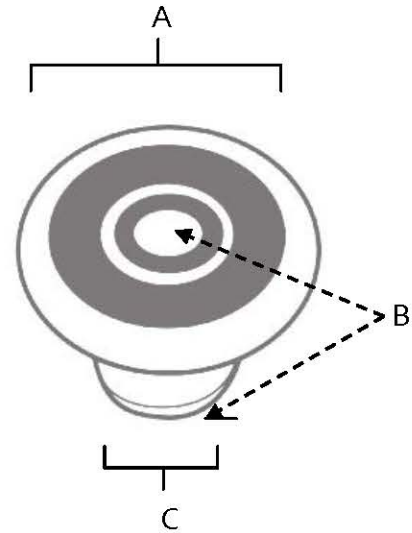

SPECIFICATIONS

**ROPE
KNOBS**

FEATURES

- Traditional styling
- Multiple finishes
- Concealed installation

WARRANTY

Limited lifetime

FINISHES

- Polished Brass (PB)
- Polished Chrome (PC)
- Antique English (AE)
- Antique English Matte (AEM)
- Antique Pewter (AP)
- Barcelona (BARC)
- Bronze (BRZ)
- Chocolate Bronze (CHBRZ)
- Matte Black (MB)
- Polished Antique (PA)
- Polished Nickel (PN)
- Satin Nickel (SN)

MATERIAL

Brass

Item#	A	B	C
A817-1	1"	7/8"	9/16"
A817-14	1 1/4"	1"	5/8"
A817-34	3/4"	3/4"	3/8"
A817-38	1 1/2"	1"	11/16"
A817-45	1 3/4"	1"	3/4"

KEY:

- A - Length and Width
- B - Projection
- C - Mount Length and Width