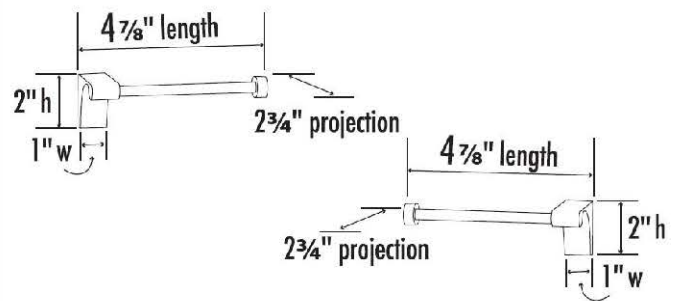

SPECIFICATIONS

LUNA

SINGLE POST TISSUE HOLDER

FEATURES

- Transitional styling
- Multiple finishes
- Concealed installation

WARRANTY

Limited lifetime

FINISHES

- Polished Brass (PB)
- Polished Brass/Non-lacquered (PB/NL)
- Polished Chrome (PC)
- Bronze (BRZ)
- Polished Nickel (PN)
- Satin Nickel (SN)

MATERIAL

Brass

Item#

- A6866L
- A6866R

NOTE: Dimensions and specifications are subject to change without notice.