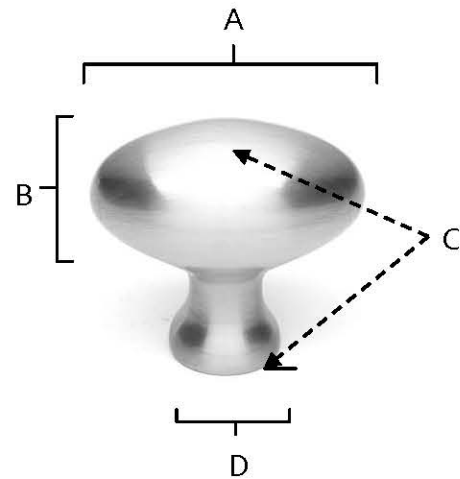

SPECIFICATIONS

**CONTEMPORARY
KNOBS**

FEATURES

- Modern styling
- Multiple finishes
- Concealed installation

WARRANTY

Limited lifetime

FINISHES

- Polished Brass (PB)
- Polished Chrome (PC)
- Antique English (AE)
- Antique English Matte (AEM)
- Antique Pewter (AP)
- Barcelona (BARC)
- Bronze (BRZ)
- Chocolate Bronze (CHBRZ)
- Matte Black (MB)
- Polished Antique (PA)
- Polished Nickel (PN)
- Satin Nickel (SN)

MATERIAL

Brass

| Item# | A | B | C | D |
|----------------|--------|------|--------|-------|
| A827-14 | 1 1/4" | 3/4" | 1 1/4" | 1/2" |
| A827-35 | 1 3/8" | 7/8" | 1 1/4" | 9/16" |

KEY:

- A - Length
- B - Width
- C - Projection
- D - Mount Length and Width