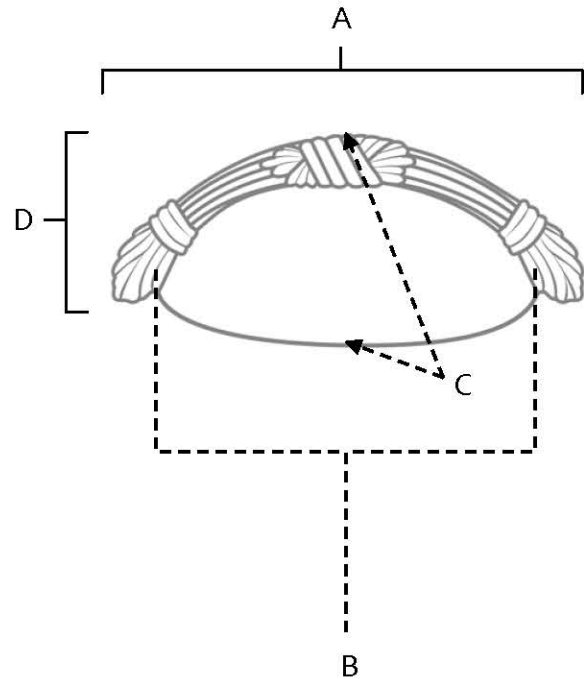

**SPECIFICATIONS**

**RIBBON & REED**  
CUP PULL

**FEATURES**

- Traditional styling
- Multiple finishes
- Concealed installation

**WARRANTY**

Limited lifetime

**FINISHES**

- Polished Brass (PB)
- Antique English (AE)
- Antique English Matte (AEM)
- Antique Pewter (AP)
- Polished Antique (PA)
- Satin Nickel (SN)

**MATERIAL**

Brass

Item#	A	B	C	D
A88z-3	3 5/8"	3"	2"	1 1/8"

**KEY:**

- A - Overall Length
- B - Center to Center
- C - Width
- D - Projection

NOTE: Dimensions and specifications are subject to change without notice.