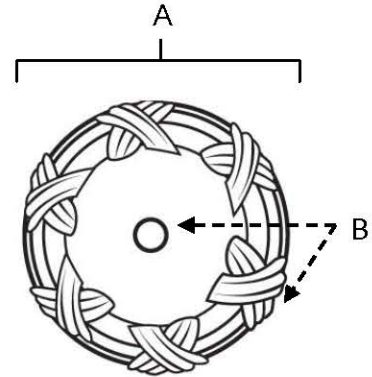

SPECIFICATIONS

**RIBBON & REED
ROSETTES**

FEATURES

- Traditional styling
- Multiple finishes
- Concealed installation

WARRANTY

Limited lifetime

FINISHES

- Polished Brass (PB)
- Antique English (AE)
- Antique English Matte (AEM)
- Antique Pewter (AP)
- Polished Antique (PA)
- Satin Nickel (SN)

MATERIAL

Brass

Item#	A	B
A885-58 (for A880-14 & A880-38)	1 5/8"	1/4"

KEY:

- A - Length and Width
- B - Projection

NOTE: Dimensions and specifications are subject to change without notice.