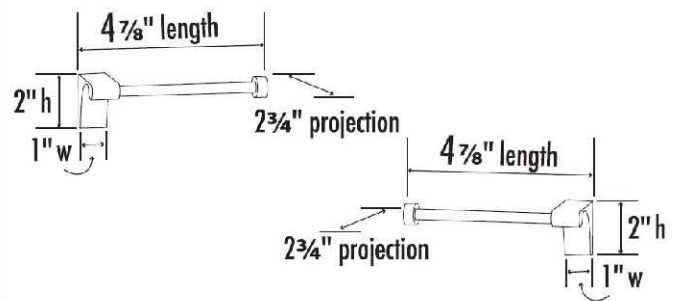

**SPECIFICATIONS**

**LUNA**

**SINGLE POST TISSUE HOLDER**

**FEATURES**

- Transitional styling
- Multiple finishes
- Concealed installation

**WARRANTY**

Limited lifetime

**FINISHES**

- Polished Brass (PB)
- Polished Brass/Non-lacquered (PB/NL)
- Polished Chrome (PC)
- Bronze (BRZ)
- Polished Nickel (PN)
- Satin Nickel (SN)

**MATERIAL**

Brass

**Item#**

- A6866L
- A6866R

NOTE: Dimensions and specifications are subject to change without notice.