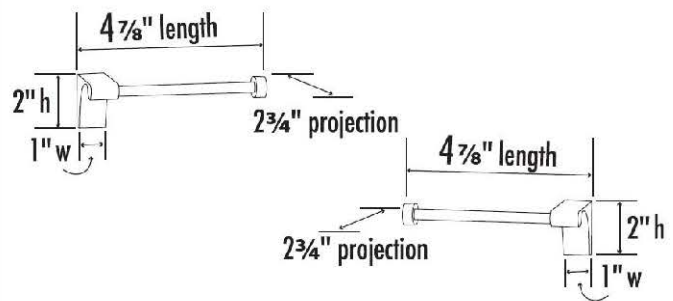

**SPECIFICATIONS**

**LUNA**

**SINGLE POST TISSUE HOLDER**

**FEATURES**

- Transitional styling
- Multiple finishes
- Concealed installation

**WARRANTY**

Limited lifetime

**FINISHES**

- Polished Brass (PB)
- Polished Brass/Non-lacquered (PB/NL)
- Polished Chrome (PC)
- Bronze (BRZ)
- Polished Nickel (PN)
- Satin Nickel (SN)

**MATERIAL**

Brass

**Item#**

- A6866L
- A6866R

NOTE: Dimensions and specifications are subject to change without notice.