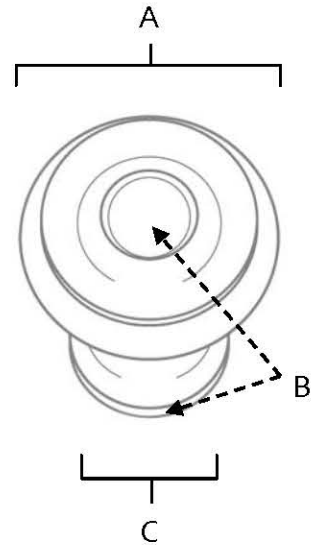

**SPECIFICATIONS**

**TRADITIONAL  
KNOBS**

**FEATURES**

Traditional styling  
Multiple finishes  
Concealed installation

**WARRANTY**

Limited lifetime

**FINISHES**

Polished Brass (PB)  
Polished Chrome (PC)  
Antique English (AE)  
Antique English Matte (AEM)  
Antique Pewter (AP)  
Barcelona (BARC)  
Bronze (BRZ)  
Chocolate Bronze (CHBRZ)  
Matte Black (MB)  
Polished Antique (PA)  
Polished Nickel (PN)  
Satin Nickel (SN)

**MATERIAL**

Brass

| Item# | A      | B      | C      |
|-------|--------|--------|--------|
| A1047 | 1"     | 7/8"   | 11/16" |
| A1049 | 1 1/4" | 1"     | 13/16" |
| A1050 | 1 1/2" | 1 1/8" | 1"     |

**KEY:**

A - Length and Width  
B - Projection  
C - Mount Length and Width

NOTE: Dimensions and specifications are subject to change without notice.