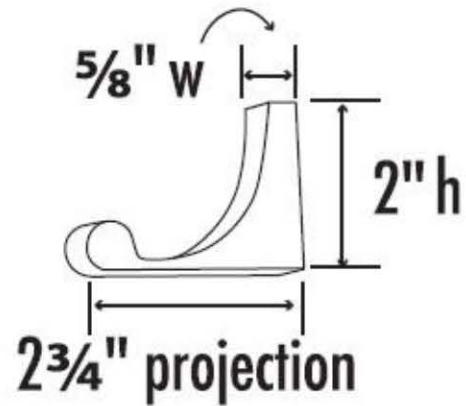

SPECIFICATIONS

LUNA
ROBE HOOK

FEATURES

Transitional styling
Multiple finishes
Concealed installation

WARRANTY

Limited lifetime

FINISHES

Polished Brass (PB)
Polished Brass/Non-lacquered (PB/NL)
Polished Chrome (PC)
Bronze (BRZ)
Polished Nickel (PN)
Satin Nickel (SN)

MATERIAL

Brass

Item#

A688o

NOTE: Dimensions and specifications are subject to change without notice.