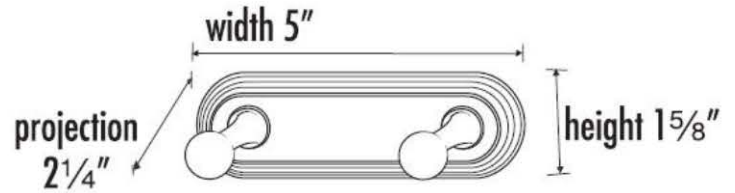

SPECIFICATIONS

EMBASSY
DOUBLE ROBE HOOK

FEATURES

- Traditional styling
- Multiple finishes
- Concealed installation

WARRANTY

Limited lifetime

FINISHES

- Polished Brass (PB)
- Polished Brass/Non-lacquered (PB/NL)
- Polished Chrome (PC)
- Antique English (AE)
- Antique English Matte (AEM)
- Barcelona (BARC)
- Bronze (BRZ)
- Chocolate Bronze (CHBRZ)
- Polished Nickel (PN)
- Satin Nickel (SN)
- Polished Chrome/Gold (PC/GLD)
- Satin Nickel/Gold (SN/GLD)