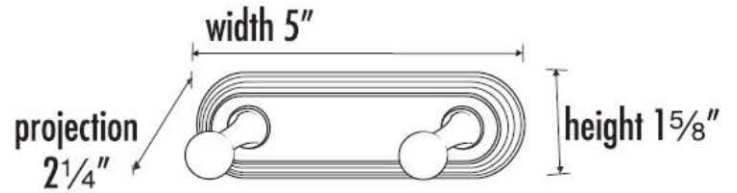

SPECIFICATIONS

EMBASSY
DOUBLE ROBE HOOK

FEATURES

- Traditional styling
- Multiple finishes
- Concealed installation

WARRANTY

Limited lifetime

FINISHES

- Polished Brass (PB)
- Polished Brass/Non-lacquered (PB/NL)
- Polished Chrome (PC)
- Antique English (AE)
- Antique English Matte (AEM)
- Barcelona (BARC)
- Bronze (BRZ)
- Chocolate Bronze (CHBRZ)
- Polished Nickel (PN)
- Satin Nickel (SN)
- Polished Chrome/Gold (PC/GLD)
- Satin Nickel/Gold (SN/GLD)