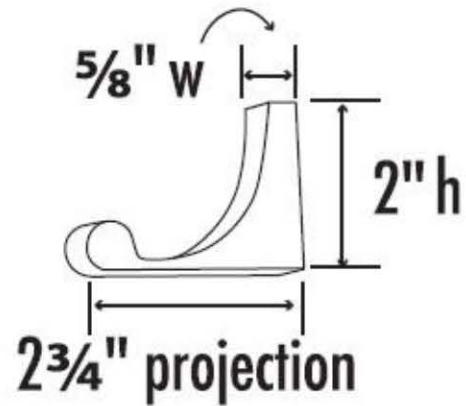

**SPECIFICATIONS**

**LUNA**  
ROBE HOOK

**FEATURES**

Transitional styling  
Multiple finishes  
Concealed installation

**WARRANTY**

Limited lifetime

**FINISHES**

Polished Brass (PB)  
Polished Brass/Non-lacquered (PB/NL)  
Polished Chrome (PC)  
Bronze (BRZ)  
Polished Nickel (PN)  
Satin Nickel (SN)

**MATERIAL**

Brass

Item#

**A688o**

NOTE: Dimensions and specifications are subject to change without notice.