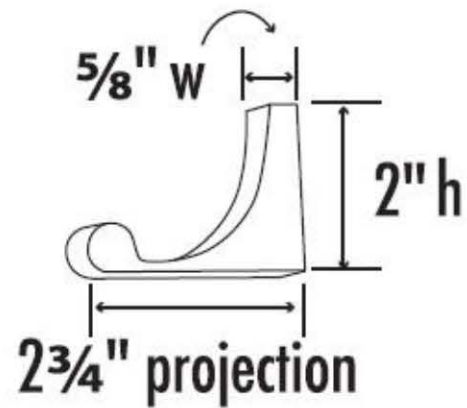

SPECIFICATIONS

LUNA
ROBE HOOK

FEATURES

Transitional styling
Multiple finishes
Concealed installation

WARRANTY

Limited lifetime

FINISHES

Polished Brass (PB)
Polished Brass/Non-lacquered (PB/NL)
Polished Chrome (PC)
Bronze (BRZ)
Polished Nickel (PN)
Satin Nickel (SN)

MATERIAL

Brass

Item#

A688o

NOTE: Dimensions and specifications are subject to change without notice.