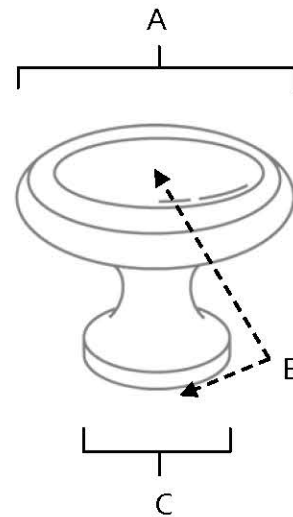

SPECIFICATIONS

**TRADITIONAL
KNOBS**

FEATURES

Traditional styling
Multiple finishes
Concealed installation

WARRANTY

Limited lifetime

FINISHES

Polished Brass (PB)
Polished Chrome (PC)
Antique English (AE)
Antique English Matte (AEM)
Antique Pewter (AP)
Barcelona (BARC)
Bronze (BRZ)
Chocolate Bronze (CHBRZ)
Matte Black (MB)
Polished Antique (PA)
Polished Nickel (PN)
Satin Nickel (SN)

MATERIAL

Brass

Item#	A	B	C
A1160	1 1/2"	1"	11/16"
A1161	1 3/4"	1 1/8"	13/16"

KEY:

A - Length and Width
B - Projection
C - Mount Length and Width

NOTE: Dimensions and specifications are subject to change without notice.