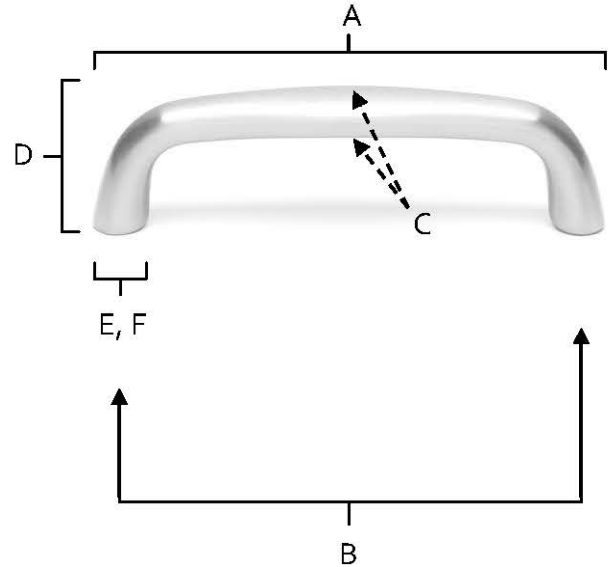

SPECIFICATIONS

PULLS

FEATURES

- Modern styling
- Multiple finishes
- Concealed installation

WARRANTY

Limited lifetime

FINISHES

- Polished Brass (PB)
- Polished Chrome (PC)
- Antique English (AE)
- Antique English Matte (AEM)
- Antique Pewter (AP)
- Barcelona (BARC)
- Bronze (BRZ)
- Chocolate Bronze (CHBRZ)
- Matte Black (MB)
- Polished Antique (PA)
- Polished Nickel (PN)
- Satin Nickel (SN)

MATERIAL

Brass

Item#	A	B	C	D	E (L)	F (W)
A1236	3 1/2"	3"	1/2"	1"	5/16"	3/8"

KEY:

- A - Overall Length
- B - Center to Center
- C - Handle Width
- D - Projection
- E - Mount Length
- F - Mount Width

NOTE: Dimensions and specifications are subject to change without notice.