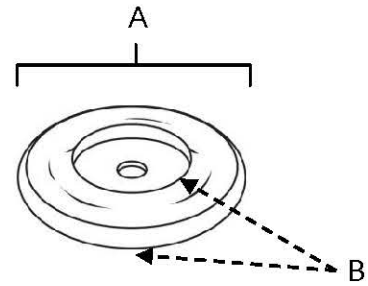

SPECIFICATIONS

**TRADITIONAL
ROSETTES**

FEATURES

- Traditional styling
- Multiple finishes
- Concealed installation

WARRANTY

Limited lifetime

FINISHES

- Polished Brass (PB)
- Polished Chrome (PC)
- Antique English (AE)
- Antique English Matte (AEM)
- Antique Pewter (AP)
- Barcelona (BARC)
- Bronze (BRZ)
- Chocolate Bronze (CHBRZ)
- Matte Black (MB)
- Polished Antique (PA)
- Polished Nickel (PN)
- Satin Nickel (SN)

MATERIAL

Brass

| Item# | A | B |
|---|--------|------|
| A615-34 (for A817-34) | 3/4" | 1/8" |
| A615-1 (for A817-1 & A1150) | 1" | 1/8" |
| A615-14 (for A817-14 & A1151) | 1 1/4" | 1/8" |
| A615-38 (for A817-38 & A1160) | 1 1/2" | 1/8" |
| A615-45 (for A817-45 & A1161) | 1 3/4" | 1/8" |

KEY:

- A - Length and Width
- B - Projection

NOTE: Dimensions and specifications are subject to change without notice.