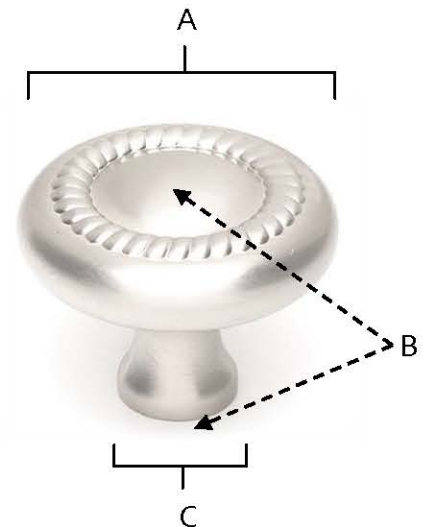

SPECIFICATIONS

**ROPE
KNOBS**

FEATURES

Traditional styling
Multiple finishes
Concealed installation

WARRANTY

Limited lifetime

FINISHES

Polished Brass (PB)
Polished Chrome (PC)
Antique English (AE)
Antique English Matte (AEM)
Polished Antique (PA)
Satin Nickel (SN)

MATERIAL

Brass

Item#	A	B	C
A812-1	1"	7/8"	3/8"
A812-14	1 1/4"	1"	15/32"
A812-38	1 1/2"	1 1/8"	9/16"

KEY:

A - Length and Width
B - Projection
C - Mount Length and Width

NOTE: Dimensions and specifications are subject to change without notice.