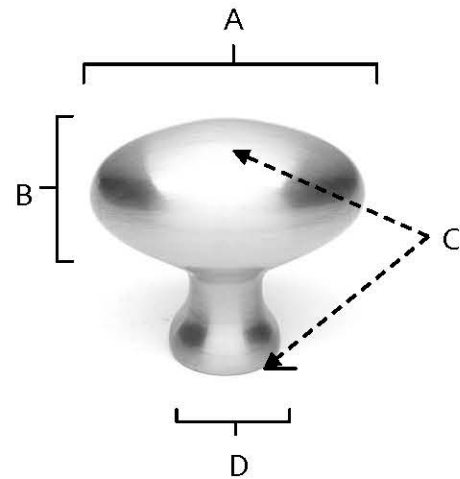

**SPECIFICATIONS**

**CONTEMPORARY  
KNOBS**

**FEATURES**

- Modern styling
- Multiple finishes
- Concealed installation

**WARRANTY**

Limited lifetime

**FINISHES**

- Polished Brass (PB)
- Polished Chrome (PC)
- Antique English (AE)
- Antique English Matte (AEM)
- Antique Pewter (AP)
- Barcelona (BARC)
- Bronze (BRZ)
- Chocolate Bronze (CHBRZ)
- Matte Black (MB)
- Polished Antique (PA)
- Polished Nickel (PN)
- Satin Nickel (SN)

**MATERIAL**

Brass

Item#	A	B	C	D
<b>A827-14</b>	1 1/4"	3/4"	1 1/4"	1/2"
<b>A827-35</b>	1 3/8"	7/8"	1 1/4"	9/16"

**KEY:**

- A - Length
- B - Width
- C - Projection
- D - Mount Length and Width

NOTE: Dimensions and specifications are subject to change without notice.