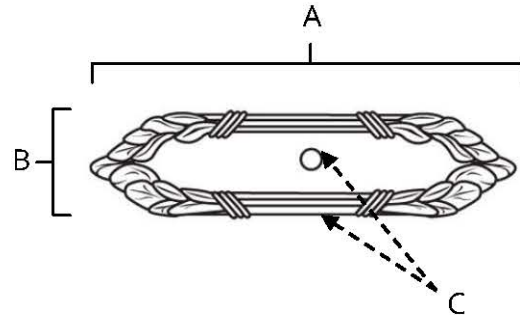

SPECIFICATIONS

**RIBBON & REED
BACKPLATE**

FEATURES

- Traditional styling
- Multiple finishes
- Concealed installation

WARRANTY

Limited lifetime

FINISHES

- Polished Brass (PB)
- Antique English (AE)
- Antique English Matte (AEM)
- Antique Pewter (AP)
- Polished Antique (PA)
- Satin Nickel (SN)

MATERIAL

Brass

Item#	A	B	C
A886 (for A880-14 & A880-38)	4 1/4"	1"	1/4"

KEY:

- A - Length
- B - Width
- C - Projection

NOTE: Dimensions and specifications are subject to change without notice.