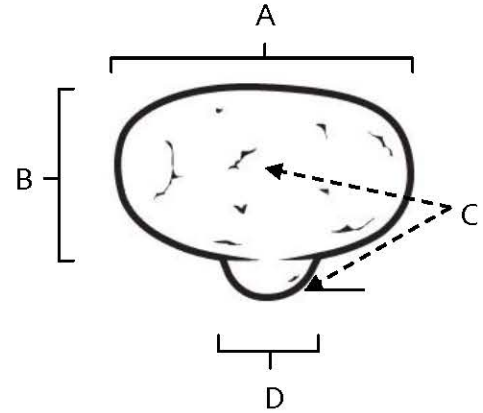

**SPECIFICATIONS**

**SIERRA**  
OVAL KNOB

**FEATURES**

- Rustic styling
- Multiple finishes
- Concealed installation

**WARRANTY**

- Limited lifetime

**FINISHES**

- Dark Bronze (DKBRZ)
- Rust Bronze (RSTBRZ)
- Iron (IRN)
- White Bronze (WHBRZ)

**MATERIAL**

- Bronze

Item#	A	B	C	D
A1401	1 7/8"	1"	1 1/2"	5/8"

**KEY:**

- A - Length
- B - Width
- C - Projection
- D - Mount Length and Width

NOTE: Dimensions and specifications are subject to change without notice.