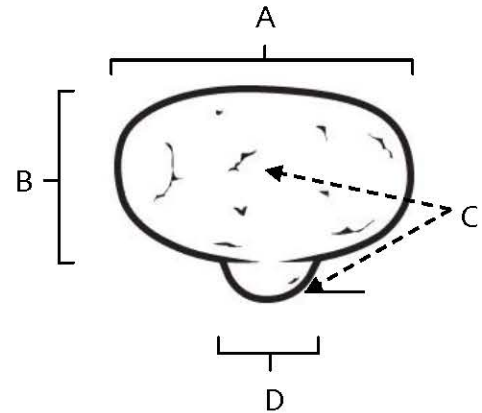

SPECIFICATIONS

SIERRA
OVAL KNOB

FEATURES

- Rustic styling
- Multiple finishes
- Concealed installation

WARRANTY

- Limited lifetime

FINISHES

- Dark Bronze (DKBRZ)
- Rust Bronze (RSTBRZ)
- Iron (IRN)
- White Bronze (WHBRZ)

MATERIAL

- Bronze

Item#	A	B	C	D
A1401	1 7/8"	1"	1 1/2"	5/8"

KEY:

- A - Length
- B - Width
- C - Projection
- D - Mount Length and Width

NOTE: Dimensions and specifications are subject to change without notice.