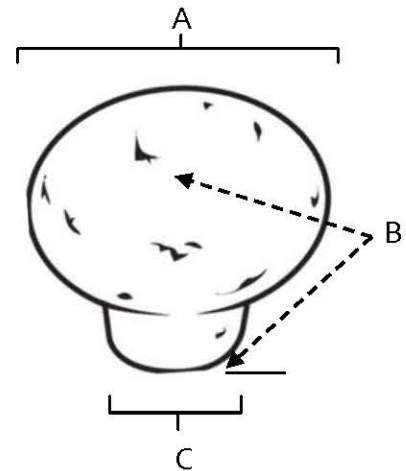

**SPECIFICATIONS**

**SIERRA**  
KNOBS

**FEATURES**

- Rustic styling
- Multiple finishes
- Concealed installation

**WARRANTY**

Limited lifetime

**FINISHES**

- Dark Bronze (DKBRZ)
- Rust Bronze (RSTBRZ)
- Iron (IRN)
- White Bronze (WHBRZ)

**MATERIAL**

Bronze

Item#	A	B	C
A1403	1 1/4"	1 1/4"	5/8"
A1404	1 1/2"	1 3/8"	3/4"
A1405	1 5/8"	1 1/2"	3/4"

**KEY:**

- A - Length and Width
- B - Projection
- C - Mount Length and Width

NOTE: Dimensions and specifications are subject to change without notice.