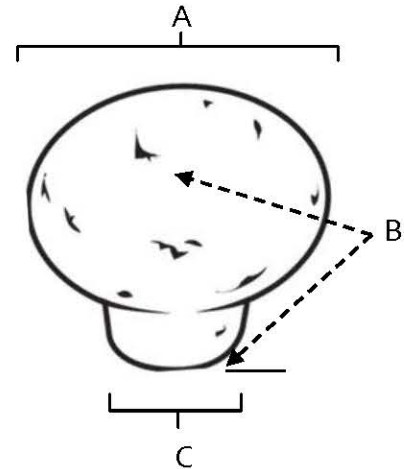

SPECIFICATIONS

SIERRA
KNOBS

FEATURES

- Rustic styling
- Multiple finishes
- Concealed installation

WARRANTY

Limited lifetime

FINISHES

- Dark Bronze (DKBRZ)
- Rust Bronze (RSTBRZ)
- Iron (IRN)
- White Bronze (WHBRZ)

MATERIAL

Bronze

Item#	A	B	C
A1403	1 1/4"	1 1/4"	5/8"
A1404	1 1/2"	1 3/8"	3/4"
A1405	1 5/8"	1 1/2"	3/4"

KEY:

- A - Length and Width
- B - Projection
- C - Mount Length and Width

NOTE: Dimensions and specifications are subject to change without notice.