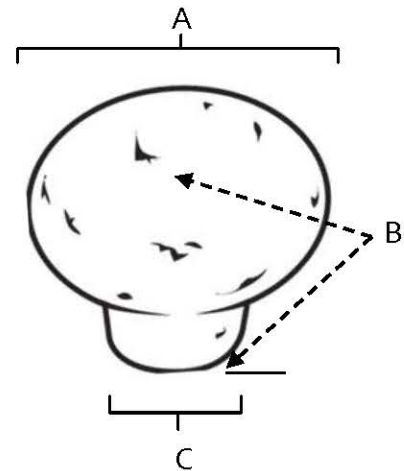

**SPECIFICATIONS**

**SIERRA**  
KNOBS

**FEATURES**

- Rustic styling
- Multiple finishes
- Concealed installation

**WARRANTY**

Limited lifetime

**FINISHES**

- Dark Bronze (DKBRZ)
- Rust Bronze (RSTBRZ)
- Iron (IRN)
- White Bronze (WHBRZ)

**MATERIAL**

Bronze

Item#	A	B	C
A1403	1 1/4"	1 1/4"	5/8"
A1404	1 1/2"	1 3/8"	3/4"
A1405	1 5/8"	1 1/2"	3/4"

**KEY:**

- A - Length and Width
- B - Projection
- C - Mount Length and Width

NOTE: Dimensions and specifications are subject to change without notice.