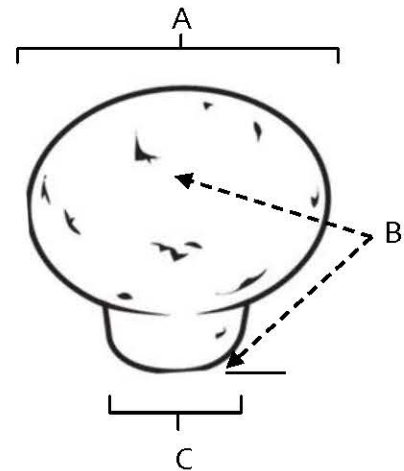

SPECIFICATIONS

SIERRA
KNOBS

FEATURES

- Rustic styling
- Multiple finishes
- Concealed installation

WARRANTY

Limited lifetime

FINISHES

- Dark Bronze (DKBRZ)
- Rust Bronze (RSTBRZ)
- Iron (IRN)
- White Bronze (WHBRZ)

MATERIAL

Bronze

Item#	A	B	C
A1403	1 1/4"	1 1/4"	5/8"
A1404	1 1/2"	1 3/8"	3/4"
A1405	1 5/8"	1 1/2"	3/4"

KEY:

- A - Length and Width
- B - Projection
- C - Mount Length and Width

NOTE: Dimensions and specifications are subject to change without notice.