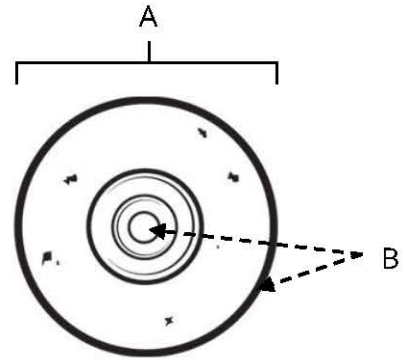

SPECIFICATIONS

**SIERRA
ROSETTES**

FEATURES

Rustic styling
Multiple finishes
Concealed installation

WARRANTY

Limited lifetime

FINISHES

Dark Bronze (DKBRZ)
Rust Bronze (RSTBRZ)
Iron (IRN)
White Bronze (WHBRZ)

MATERIAL

Bronze

Item#	A	B
A1406 • for A1404 & A1405	1 5/8"	1/8"

KEY:

A - Length and Width
B - Projection

NOTE: Dimensions and specifications are subject to change without notice.